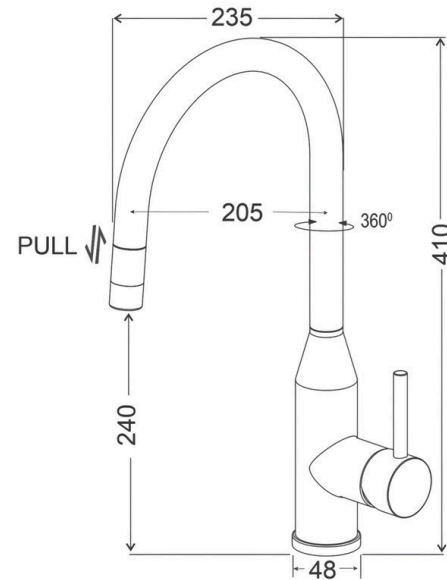

## Specification Sheet

### PRODUCT SPECIFICATIONS

<b>Type of Faucet:</b>	Pull Down Kitchen Faucet
<b>Mounting Type:</b>	Deck Mount
<b>Special Features:</b>	<ul style="list-style-type: none"><li>• Pull Down Kitchen Faucet</li><li>• Heavy SUS 304 Stainless Steel Construction</li><li>• Hot &amp; Cold inlet pipes</li><li>• 360-Degree Swivel Spout</li><li>• Available in 3 Colours</li><li>• Superior Corrosion Resistance</li></ul>
<b>Spray Functions:</b>	1 Mode- Stream
<b>Deck Clearance:</b>	235mm
<b>Finish:</b>	Black, Beige, Grey
<b>Spout Reach:</b>	205mm
<b>Faucet Base:</b>	48mm
<b>Hole Drillings:</b>	One
<b>Material:</b>	SUS 304 Stainless Steel
<b>Valve Type:</b>	Ceramic Disc
<b>Hose Length:</b>	50CM
<b>Flow Rate:</b>	6-8L/min @ 4 Bar
<b>Faucet Hole Size (min):</b>	35mm
<b>Max Countertop Thickness:</b>	30mm
<b>Spout Swing Rotation:</b>	360°
<b>Spout Type:</b>	Pull Down
<b>Overall Height:</b>	410mm
<b>Overall Width:</b>	235mm

#### Note:

- Manual measurement of various sizes has a certain error. Please refer to the actual product!
- The product may be slightly different from the picture due to the display of lights and displays.