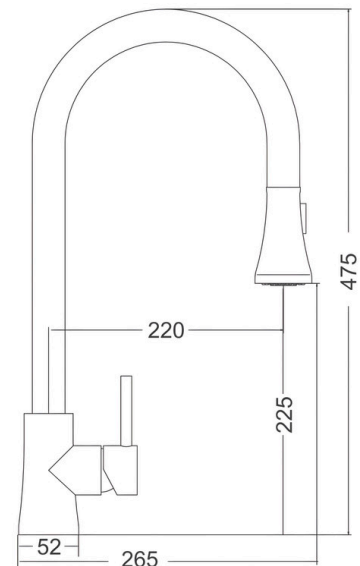

Model No: MKF-30424
Kitchen Faucet

Specification Sheet

PRODUCT SPECIFICATIONS

Type of Faucet:	Pull Down Kitchen Faucet
Mounting Type:	Deck Mount
Special Features:	<ul style="list-style-type: none"> • Pull Down Kitchen Faucet • Easy Clean Silicone Nozzles • SUS 304 Stainless Steel Construction • ABS Sprayer • Dual Function Sprayhead - Spray/Stream • 35mm Ceramic Cartridge • Integrated PEX Waterline
Spray Functions:	2 Modes- Spray and Stream
Deck Clearance:	225mm
Finish:	Stainless Steel Finish
Spout Reach:	220mm
Faucet Base:	52mm
Hole Drillings:	One
Material:	SUS 304 Stainless Steel
Valve Type:	Ceramic Disc
Hose Length:	60CM
Flow Rate:	6-8L/min @ 4 Bar
Faucet Hole Size (min):	35mm
Max Countertop Thickness:	50mm
Spout Swing Rotation:	360°
Spout Type:	Pull Down
Overall Height:	475mm
Overall Width:	265mm

Note:

- Manual measurement of various sizes has a certain error. Please refer to the actual product!
- The product may be slightly different from the picture due to the display of lights and displays.

For Warranty information and terms and conditions about this product, please [click here](http://www.morzze.com) or visit www.morzze.com